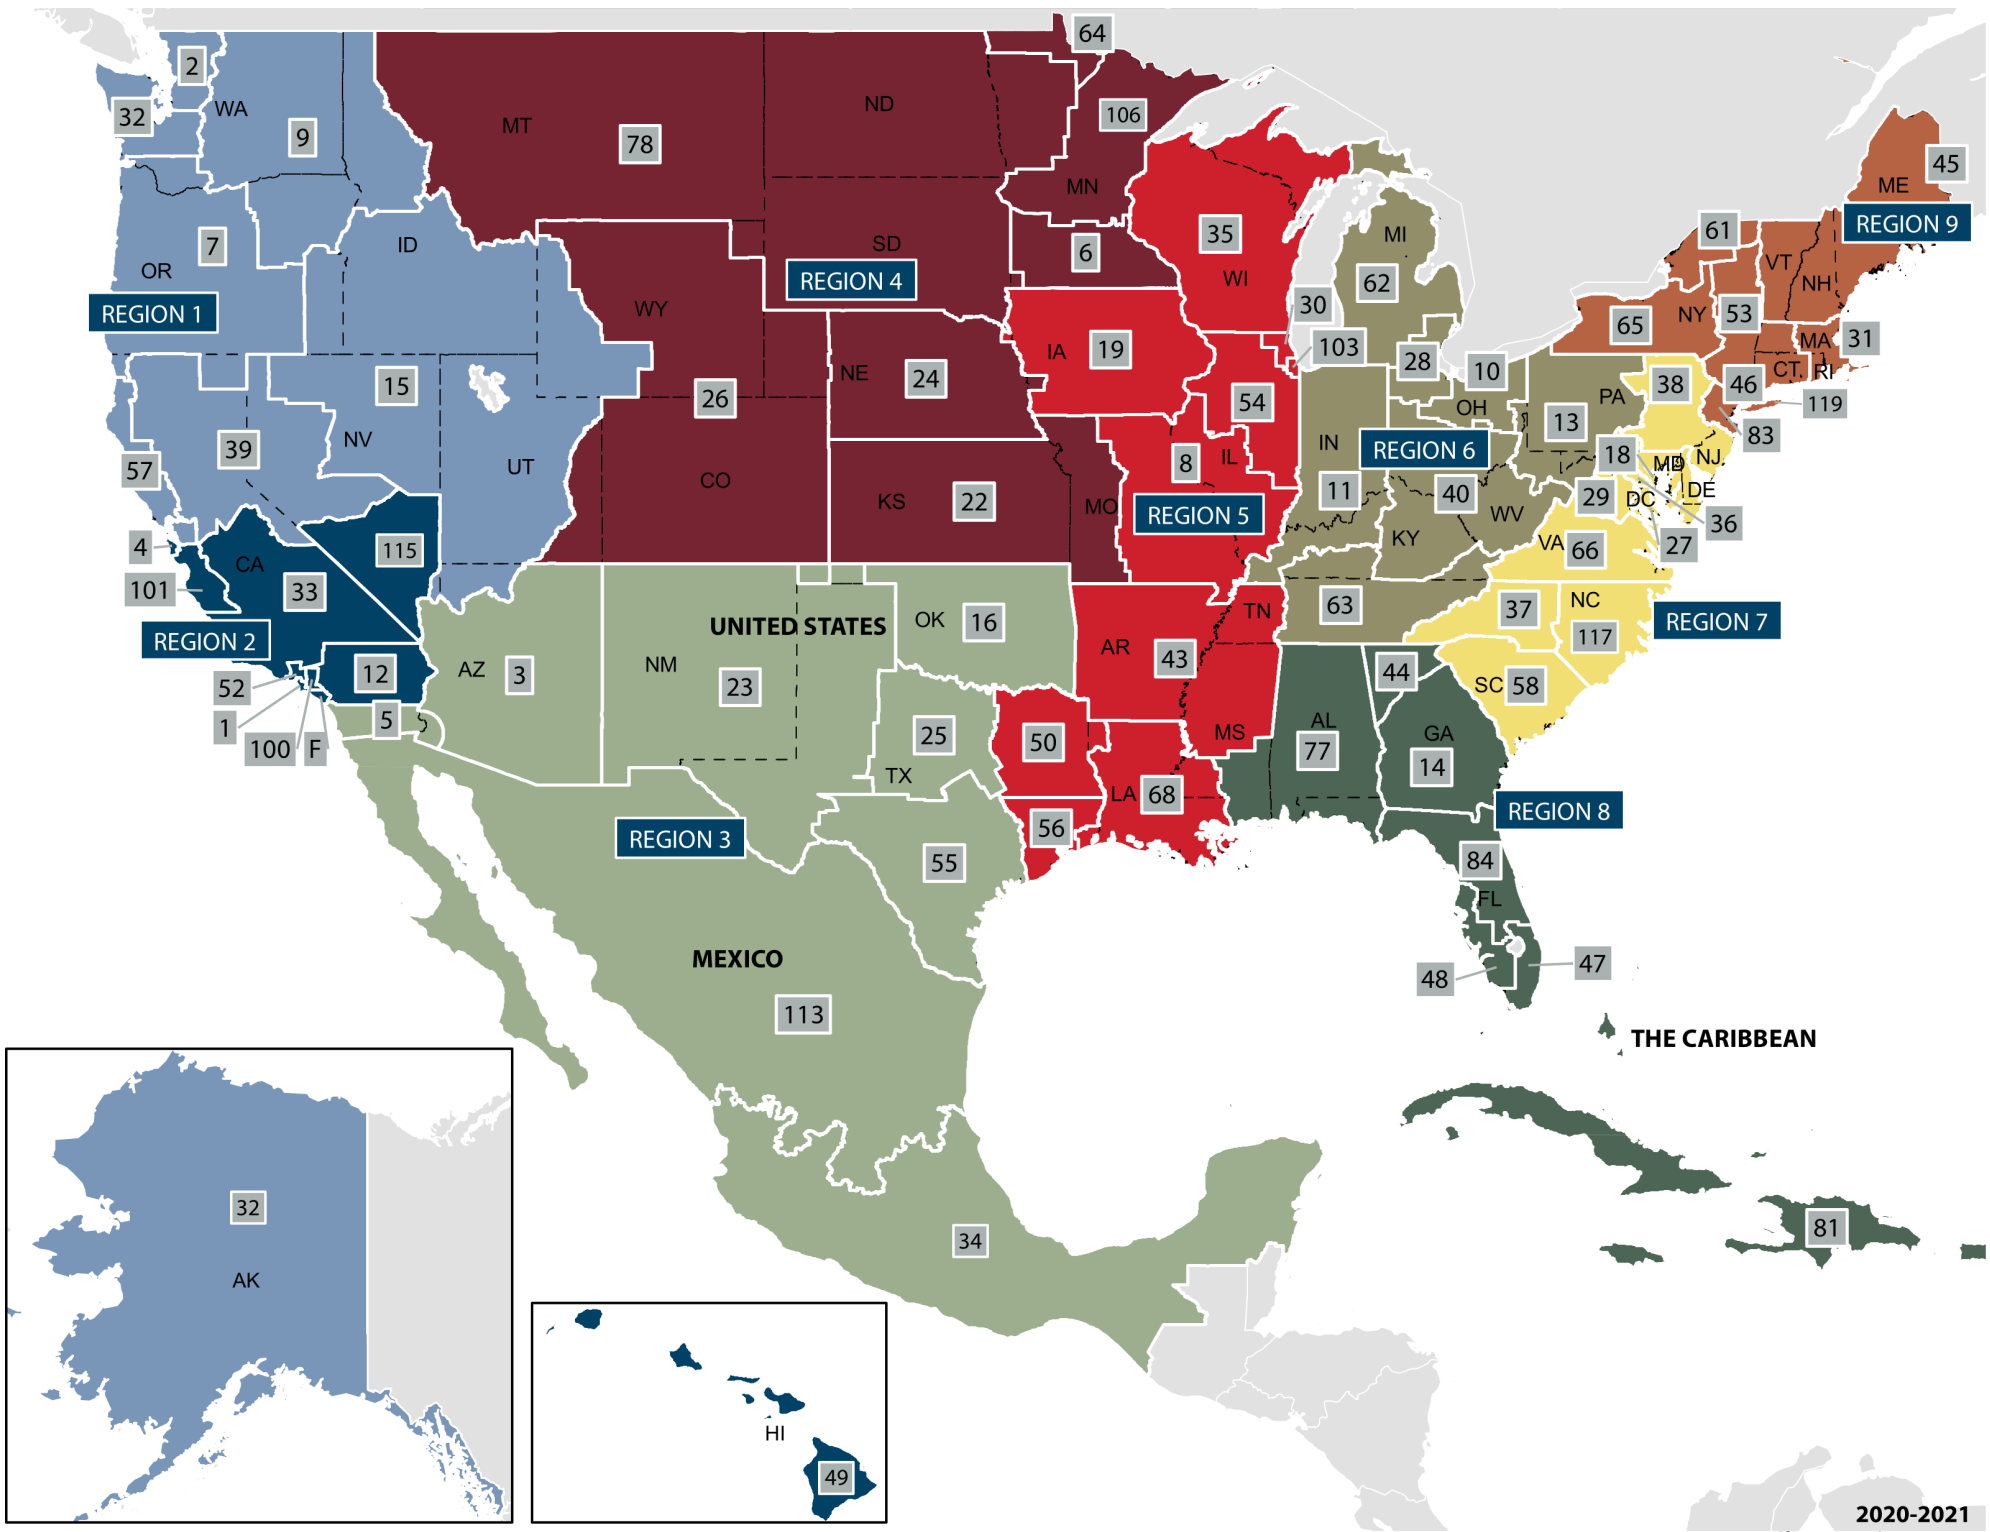

Toastmasters Districts

Regions 1-9
(See detailed map
for district numbers)

Region 10
59, 71, 91, 95,
107, 108, 109, 110

Region 11
20, 74, 79, 94, 104,
105, 114, 116, 122-TC

Region 12
17, 69, 70, 72,
73, 87, 90, 112

Region 13
41, 51, 80, 82, 92,
97P, 98, 102, 120, 121

Region 14
67, 75, 76, 85,
88, 89, 93, 118

Maps are approximate. Please send questions to districts@toastmasters.org.

Maps are approximate. Please send questions to districts@toastmasters.org.

REGION 11

Code	Country
AE	United Arab Emirates
BF	Burkina Faso
BH	Bahrain
BJ	Benin
BW	Botswana
CG	Congo
CI	Côte d'Ivoire
CM	Cameroon
ET	Ethiopia
GA	Gabon
GH	Ghana
GM	The Gambia
GN	Guinea
JO	Jordan
KE	Kenya
KW	Kuwait
LB	Lebanon
LR	Liberia
LS	Lesotho
ML	Mali
MW	Malawi
MZ	Mozambique
NA	Namibia
NE	Niger
NG	Nigeria
OM	Oman
PK	Pakistan
QA	Qatar
RW	Rwanda
SA	Saudi Arabia
SN	Senegal
SZ	Eswatini
TG	Togo
TZ	Tanzania
UG	Uganda
ZA	South Africa
ZM	Zambia
ZW	Zimbabwe

CHINA

REGION 14

SOUTH KOREA

JAPAN

PHILIPPINES