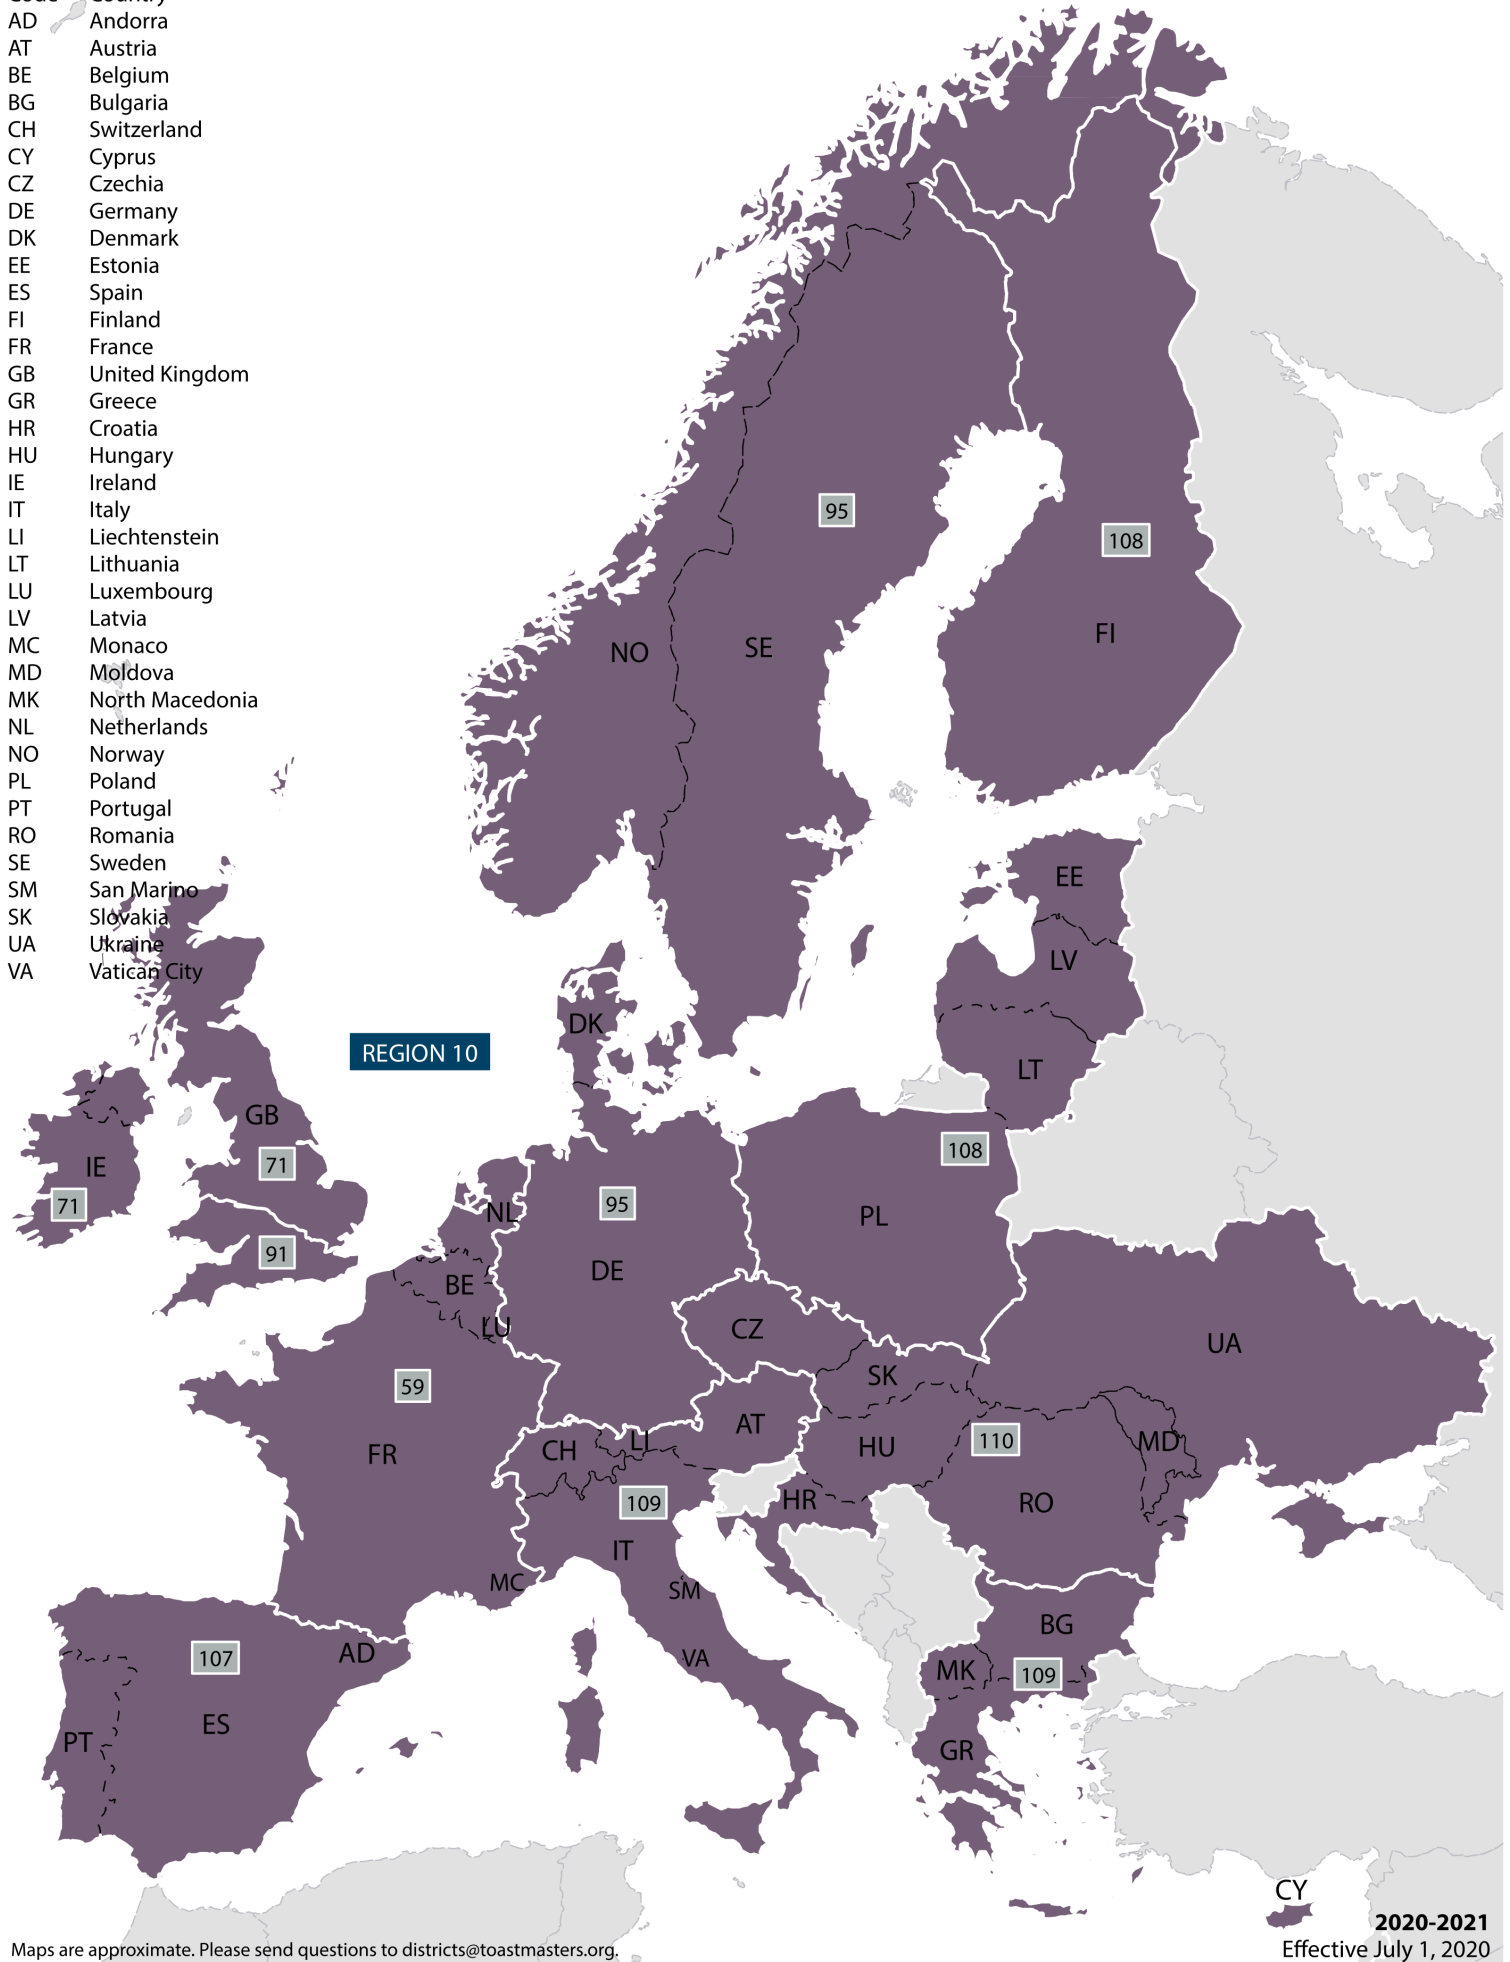

Toastmasters Districts

Regions 1-9
(See detailed map
for district numbers)

Region 10
59, 71, 91, 95,
107, 108, 109, 110

Region 11
20, 74, 79, 94, 104,
105, 114, 116, 122-TC

Region 12
17, 69, 70, 72,
73, 87, 90, 112

Region 13
41, 51, 80, 82, 92,
97P, 98, 102, 120, 121

Region 14
67, 75, 76, 85,
88, 89, 93, 118

Maps are approximate. Please send questions to districts@toastmasters.org.

Maps are approximate. Please send questions to districts@toastmasters.org.

2020-2021
Effective July 1, 2020

Maps are approximate. Please send questions to districts@toastmasters.org.

Code	Country
AD	Andorra
AT	Austria
BE	Belgium
BG	Bulgaria
CH	Switzerland
CY	Cyprus
CZ	Czechia
DE	Germany
DK	Denmark
EE	Estonia
ES	Spain
FI	Finland
FR	France
GB	United Kingdom
GR	Greece
HR	Croatia
HU	Hungary
IE	Ireland
IT	Italy
LI	Liechtenstein
LT	Lithuania
LU	Luxembourg
LV	Latvia
MC	Monaco
MD	Moldova
MK	North Macedonia
NL	Netherlands
NO	Norway
PL	Poland
PT	Portugal
RO	Romania
SE	Sweden
SM	San Marino
SK	Slovakia
UA	Ukraine
VA	Vatican City

CHINA

REGION 14

SOUTH KOREA

JAPAN

PHILIPPINES