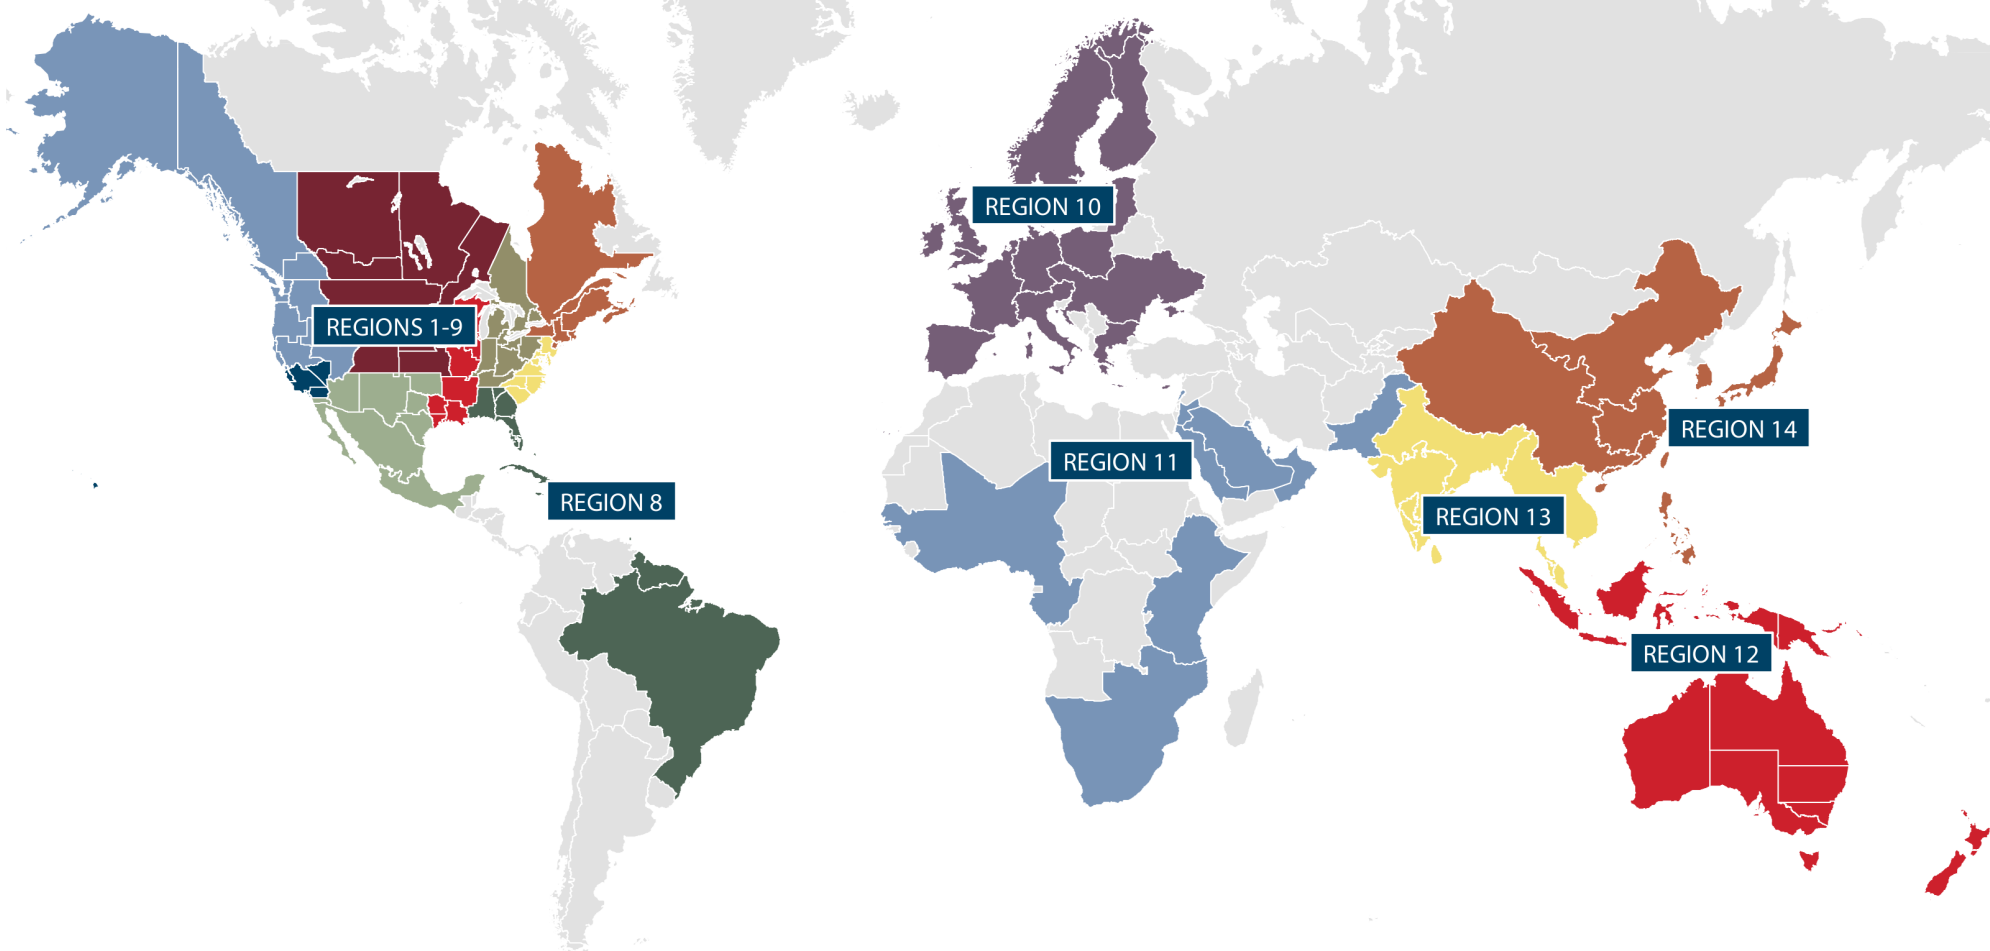

Toastmasters Districts

Regions 1-9
(See detailed map
for district numbers)

Region 10
59, 71, 91, 95,
107, 108, 109, 110

Region 11
20, 74, 79, 94, 104,
105, 114, 116, 122-TC

Region 12
17, 69, 70, 72,
73, 87, 90, 112

Region 13
41, 51, 80, 82, 92,
97P, 98, 102, 120, 121

Region 14
67, 75, 76, 85,
88, 89, 93, 118

Maps are approximate. Please send questions to districts@toastmasters.org.

Maps are approximate. Please send questions to districts@toastmasters.org.

REGION 11

Code	Country
AE	United Arab Emirates
BF	Burkina Faso
BH	Bahrain
BJ	Benin
BW	Botswana
CG	Congo
CI	Côte d'Ivoire
CM	Cameroon
ET	Ethiopia
GA	Gabon
GH	Ghana
GM	The Gambia
GN	Guinea
JO	Jordan
KE	Kenya
KW	Kuwait
LB	Lebanon
LR	Liberia
LS	Lesotho
ML	Mali
MW	Malawi
MZ	Mozambique
NA	Namibia
NE	Niger
NG	Nigeria
OM	Oman
PK	Pakistan
QA	Qatar
RW	Rwanda
SA	Saudi Arabia
SN	Senegal
SZ	Eswatini
TG	Togo
TZ	Tanzania
UG	Uganda
ZA	South Africa
ZM	Zambia
ZW	Zimbabwe

CHINA

REGION 14

SOUTH KOREA

JAPAN

PHILIPPINES