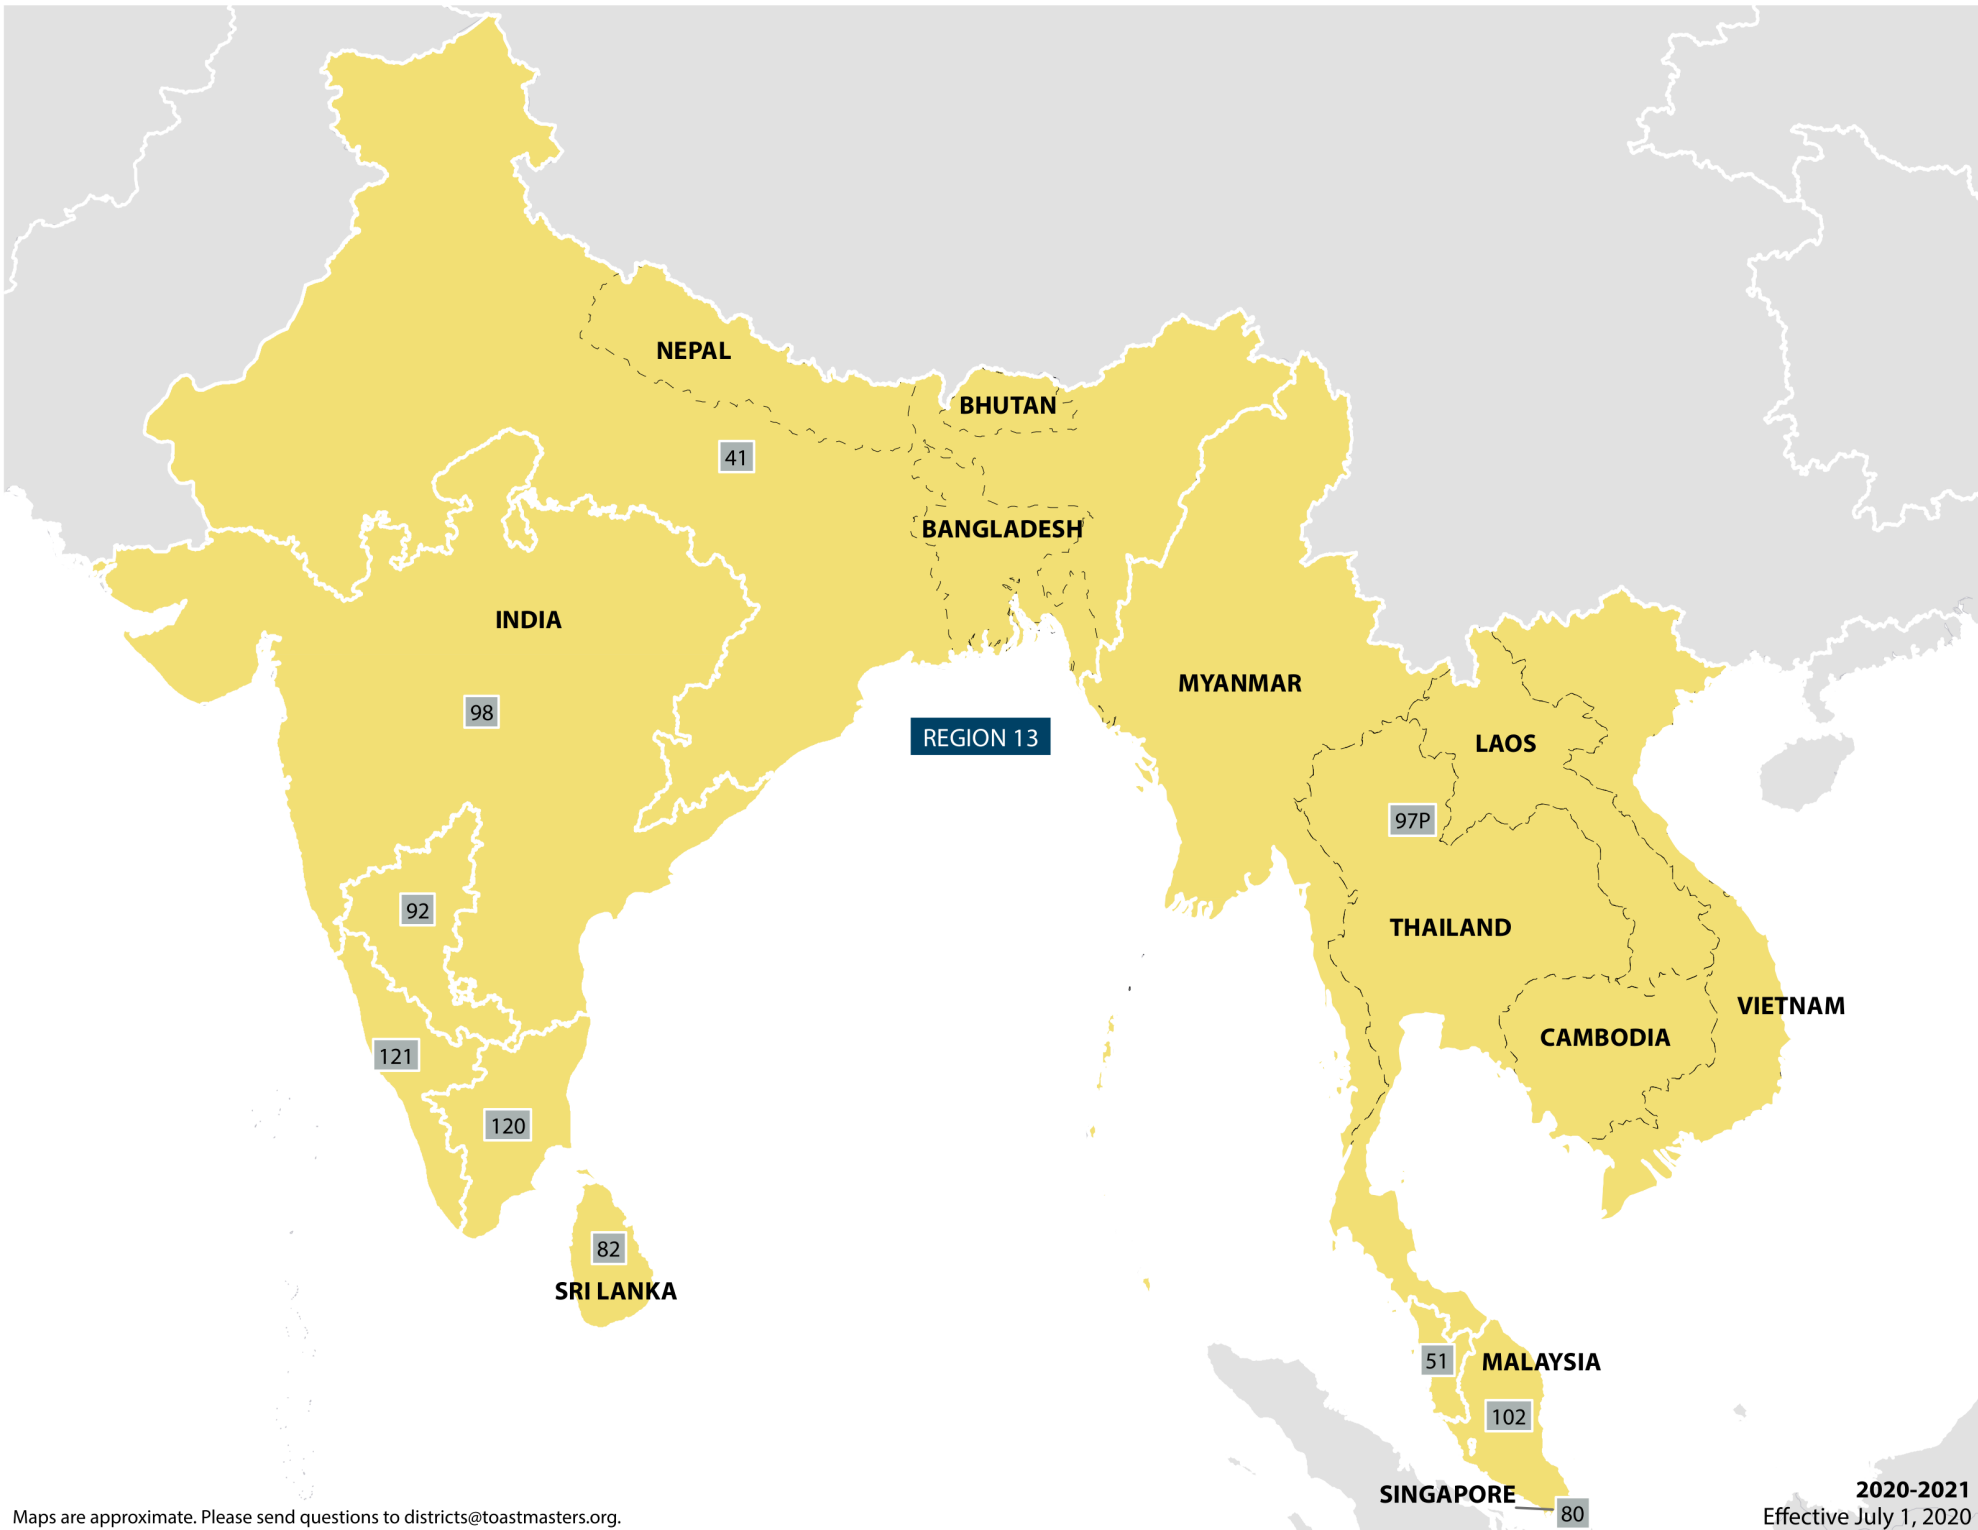

Toastmasters Districts

Regions 1-9
(See detailed map
for district numbers)

Region 10
59, 71, 91, 95,
107, 108, 109, 110

Region 11
20, 74, 79, 94, 104,
105, 114, 116, 122-TC

Region 12
17, 69, 70, 72,
73, 87, 90, 112

2020-2021
Effective July 1, 2020

Maps are approximate. Please send questions to districts@toastmasters.org.

Code	Country
AD	Andorra
AT	Austria
BE	Belgium
BG	Bulgaria
CH	Switzerland
CY	Cyprus
CZ	Czechia
DE	Germany
DK	Denmark
EE	Estonia
ES	Spain
FI	Finland
FR	France
GB	United Kingdom
GR	Greece
HR	Croatia
HU	Hungary
IE	Ireland
IT	Italy
LI	Liechtenstein
LT	Lithuania
LU	Luxembourg
LV	Latvia
MC	Monaco
MD	Moldova
MK	North Macedonia
NL	Netherlands
NO	Norway
PL	Poland
PT	Portugal
RO	Romania
SE	Sweden
SM	San Marino
SK	Slovakia
UA	Ukraine
VA	Vatican City

REGION 11

Code	Country
AE	United Arab Emirates
BF	Burkina Faso
BH	Bahrain
BJ	Benin
BW	Botswana
CG	Congo
CI	Côte d'Ivoire
CM	Cameroon
ET	Ethiopia
GA	Gabon
GH	Ghana
GM	The Gambia
GN	Guinea
JO	Jordan
KE	Kenya
KW	Kuwait
LB	Lebanon
LR	Liberia
LS	Lesotho
ML	Mali
MW	Malawi
MZ	Mozambique
NA	Namibia
NE	Niger
NG	Nigeria
OM	Oman
PK	Pakistan
QA	Qatar
RW	Rwanda
SA	Saudi Arabia
SN	Senegal
SZ	Eswatini
TG	Togo
TZ	Tanzania
UG	Uganda
ZA	South Africa
ZM	Zambia
ZW	Zimbabwe

CHINA

REGION 14

SOUTH KOREA

JAPAN

PHILIPPINES