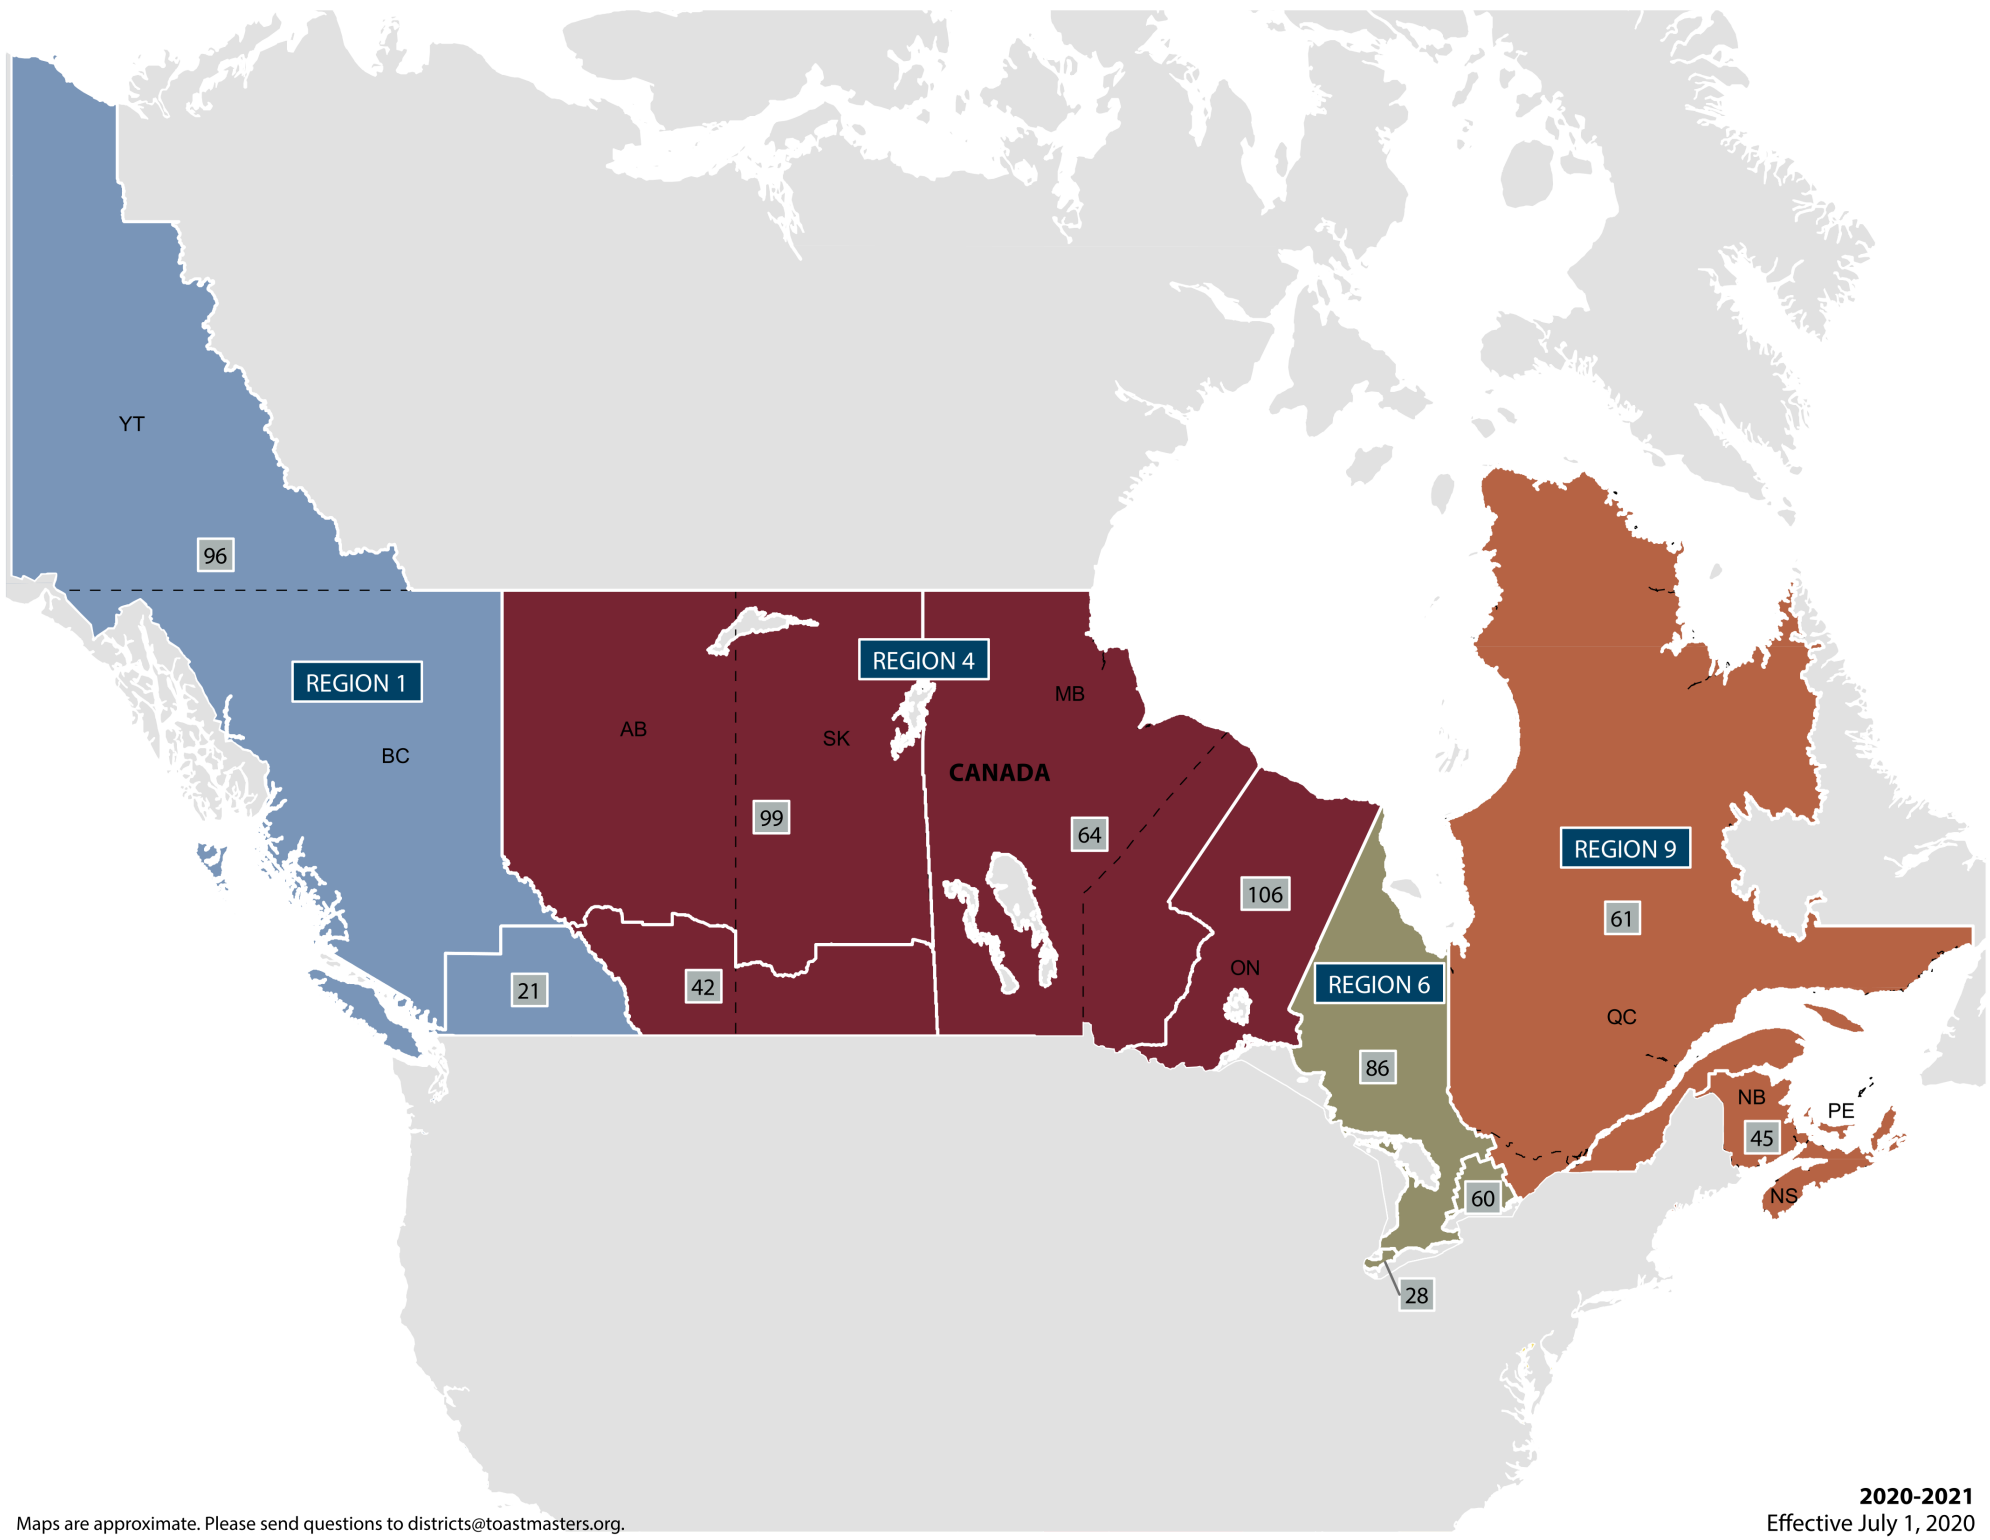

Region 13
41, 51, 80, 82, 92,
97P, 98, 102, 120, 121

Region 14
67, 75, 76, 85,
88, 89, 93, 118

Maps are approximate. Please send questions to districts@toastmasters.org.

Maps are approximate. Please send questions to districts@toastmasters.org.

2020-2021
Effective July 1, 2020

Maps are approximate. Please send questions to districts@toastmasters.org.

Code	Country
AD	Andorra
AT	Austria
BE	Belgium
BG	Bulgaria
CH	Switzerland
CY	Cyprus
CZ	Czechia
DE	Germany
DK	Denmark
EE	Estonia
ES	Spain
FI	Finland
FR	France
GB	United Kingdom
GR	Greece
HR	Croatia
HU	Hungary
IE	Ireland
IT	Italy
LI	Liechtenstein
LT	Lithuania
LU	Luxembourg
LV	Latvia
MC	Monaco
MD	Moldova
MK	North Macedonia
NL	Netherlands
NO	Norway
PL	Poland
PT	Portugal
RO	Romania
SE	Sweden
SM	San Marino
SK	Slovakia
UA	Ukraine
VA	Vatican City

REGION 11

Code	Country
AE	United Arab Emirates
BF	Burkina Faso
BH	Bahrain
BJ	Benin
BW	Botswana
CG	Congo
CI	Côte d'Ivoire
CM	Cameroon
ET	Ethiopia
GA	Gabon
GH	Ghana
GM	The Gambia
GN	Guinea
JO	Jordan
KE	Kenya
KW	Kuwait
LB	Lebanon
LR	Liberia
LS	Lesotho
ML	Mali
MW	Malawi
MZ	Mozambique
NA	Namibia
NE	Niger
NG	Nigeria
OM	Oman
PK	Pakistan
QA	Qatar
RW	Rwanda
SA	Saudi Arabia
SN	Senegal
SZ	Eswatini
TG	Togo
TZ	Tanzania
UG	Uganda
ZA	South Africa
ZM	Zambia
ZW	Zimbabwe

CHINA

REGION 14

SOUTH KOREA

JAPAN

PHILIPPINES