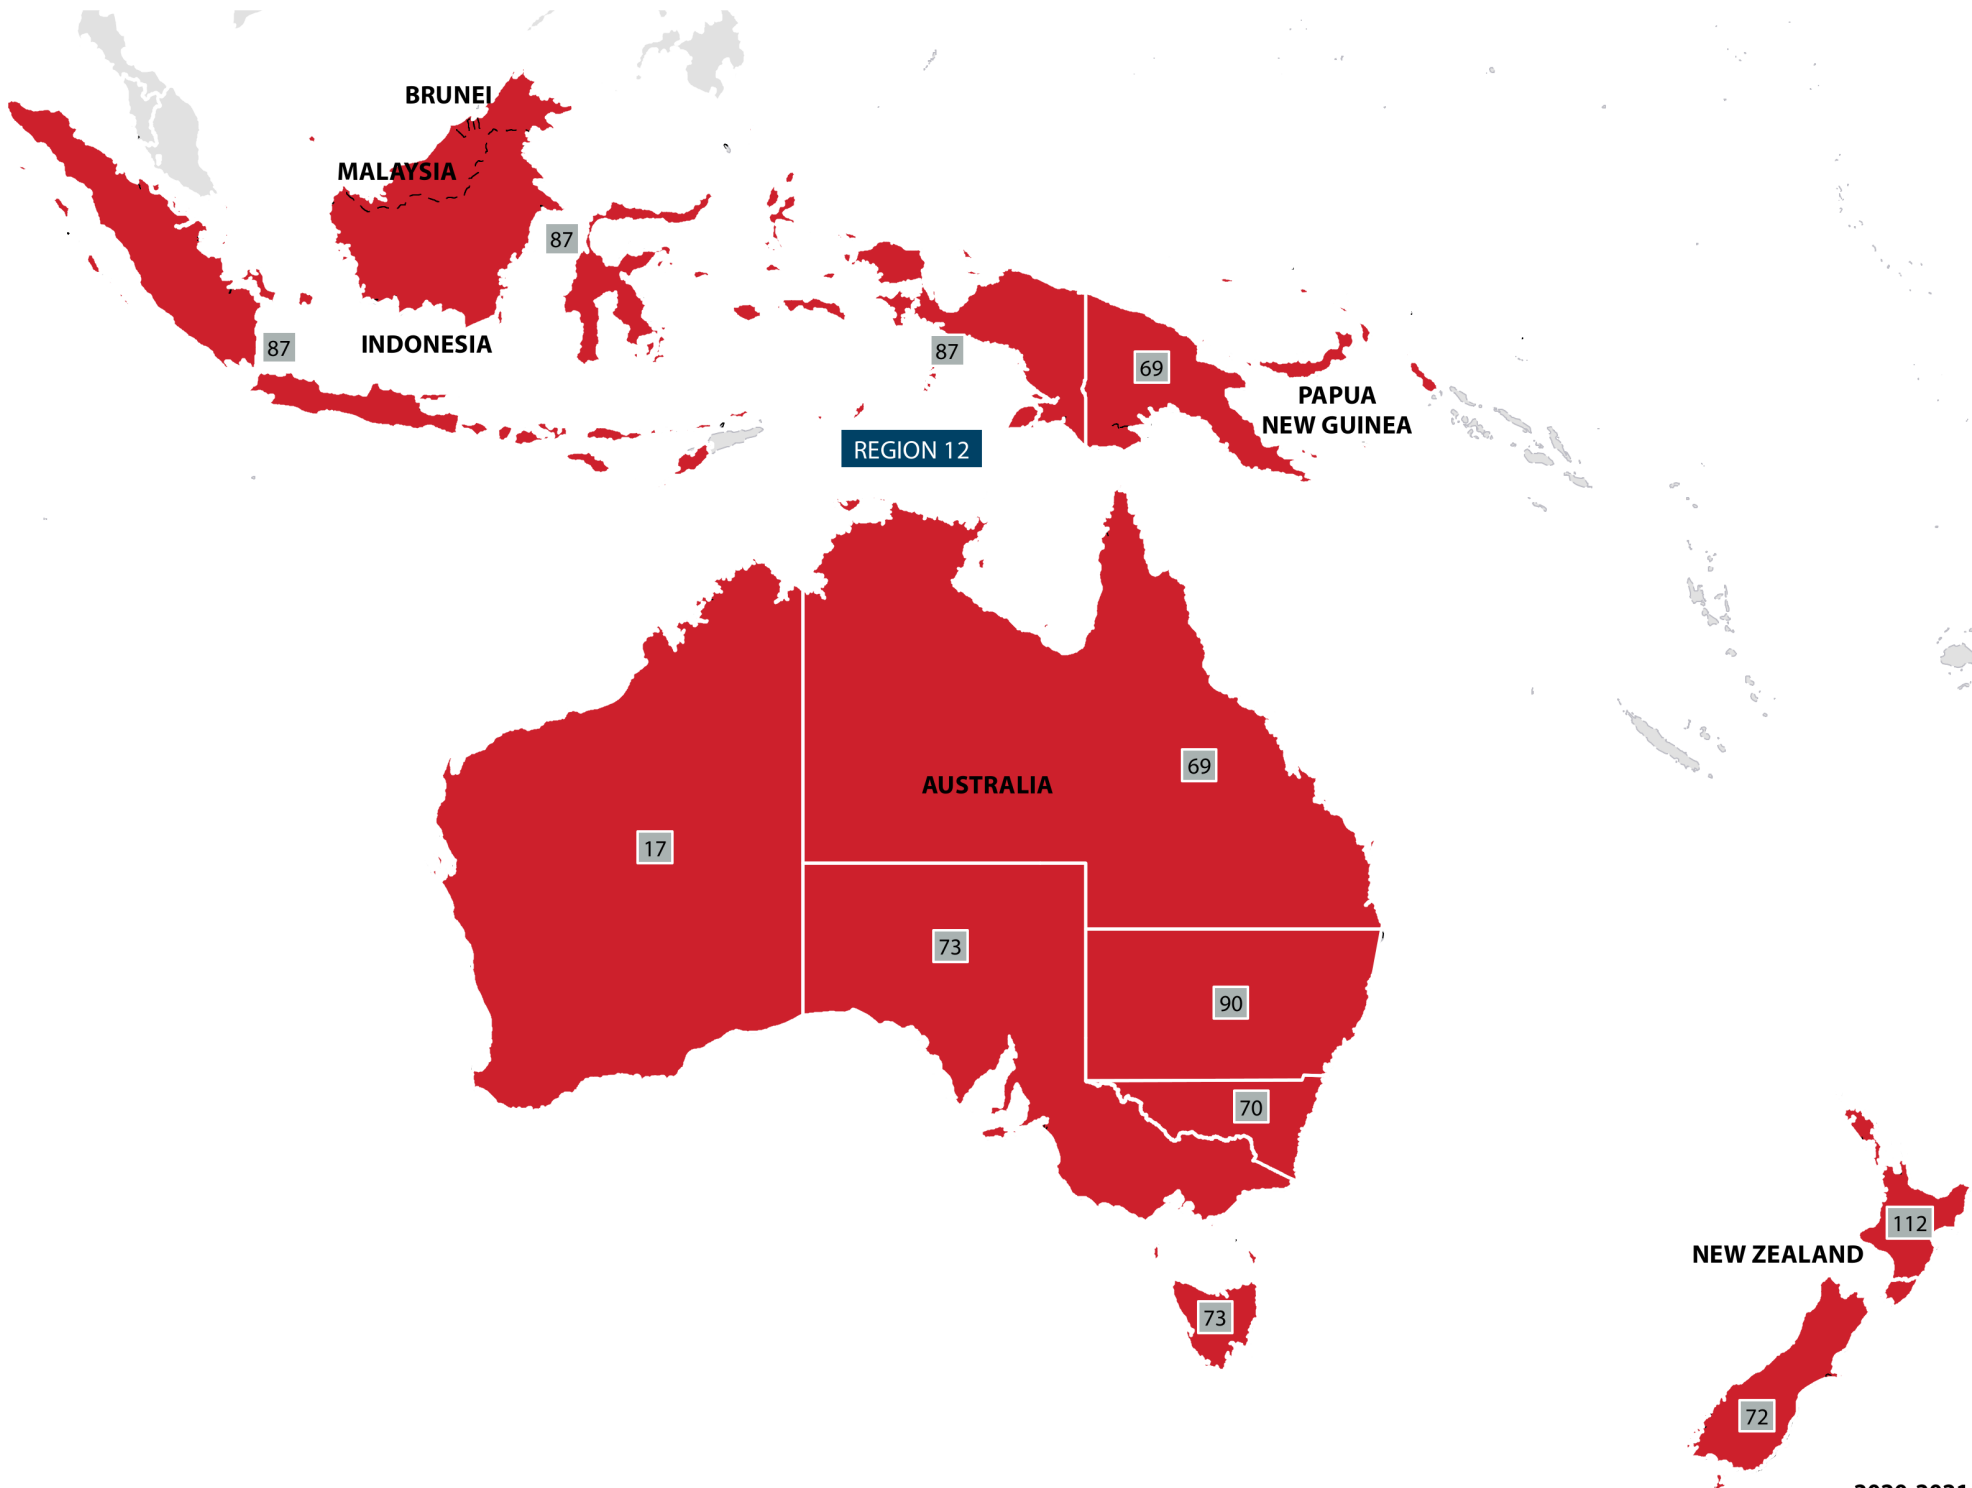

Toastmasters Districts

Regions 1-9
(See detailed map
for district numbers)

Region 10
59, 71, 91, 95,
107, 108, 109, 110

Region 11
20, 74, 79, 94, 104,
105, 114, 116, 122-TC

Region 12
17, 69, 70, 72,
73, 87, 90, 112

2020-2021
Effective July 1, 2020

Maps are approximate. Please send questions to districts@toastmasters.org.

Code	Country
AD	Andorra
AT	Austria
BE	Belgium
BG	Bulgaria
CH	Switzerland
CY	Cyprus
CZ	Czechia
DE	Germany
DK	Denmark
EE	Estonia
ES	Spain
FI	Finland
FR	France
GB	United Kingdom
GR	Greece
HR	Croatia
HU	Hungary
IE	Ireland
IT	Italy
LI	Liechtenstein
LT	Lithuania
LU	Luxembourg
LV	Latvia
MC	Monaco
MD	Moldova
MK	North Macedonia
NL	Netherlands
NO	Norway
PL	Poland
PT	Portugal
RO	Romania
SE	Sweden
SM	San Marino
SK	Slovakia
UA	Ukraine
VA	Vatican City

REGION 11

Code	Country
AE	United Arab Emirates
BF	Burkina Faso
BH	Bahrain
BJ	Benin
BW	Botswana
CG	Congo
CI	Côte d'Ivoire
CM	Cameroon
ET	Ethiopia
GA	Gabon
GH	Ghana
GM	The Gambia
GN	Guinea
JO	Jordan
KE	Kenya
KW	Kuwait
LB	Lebanon
LR	Liberia
LS	Lesotho
ML	Mali
MW	Malawi
MZ	Mozambique
NA	Namibia
NE	Niger
NG	Nigeria
OM	Oman
PK	Pakistan
QA	Qatar
RW	Rwanda
SA	Saudi Arabia
SN	Senegal
SZ	Eswatini
TG	Togo
TZ	Tanzania
UG	Uganda
ZA	South Africa
ZM	Zambia
ZW	Zimbabwe

CHINA

REGION 14

SOUTH KOREA

JAPAN

PHILIPPINES