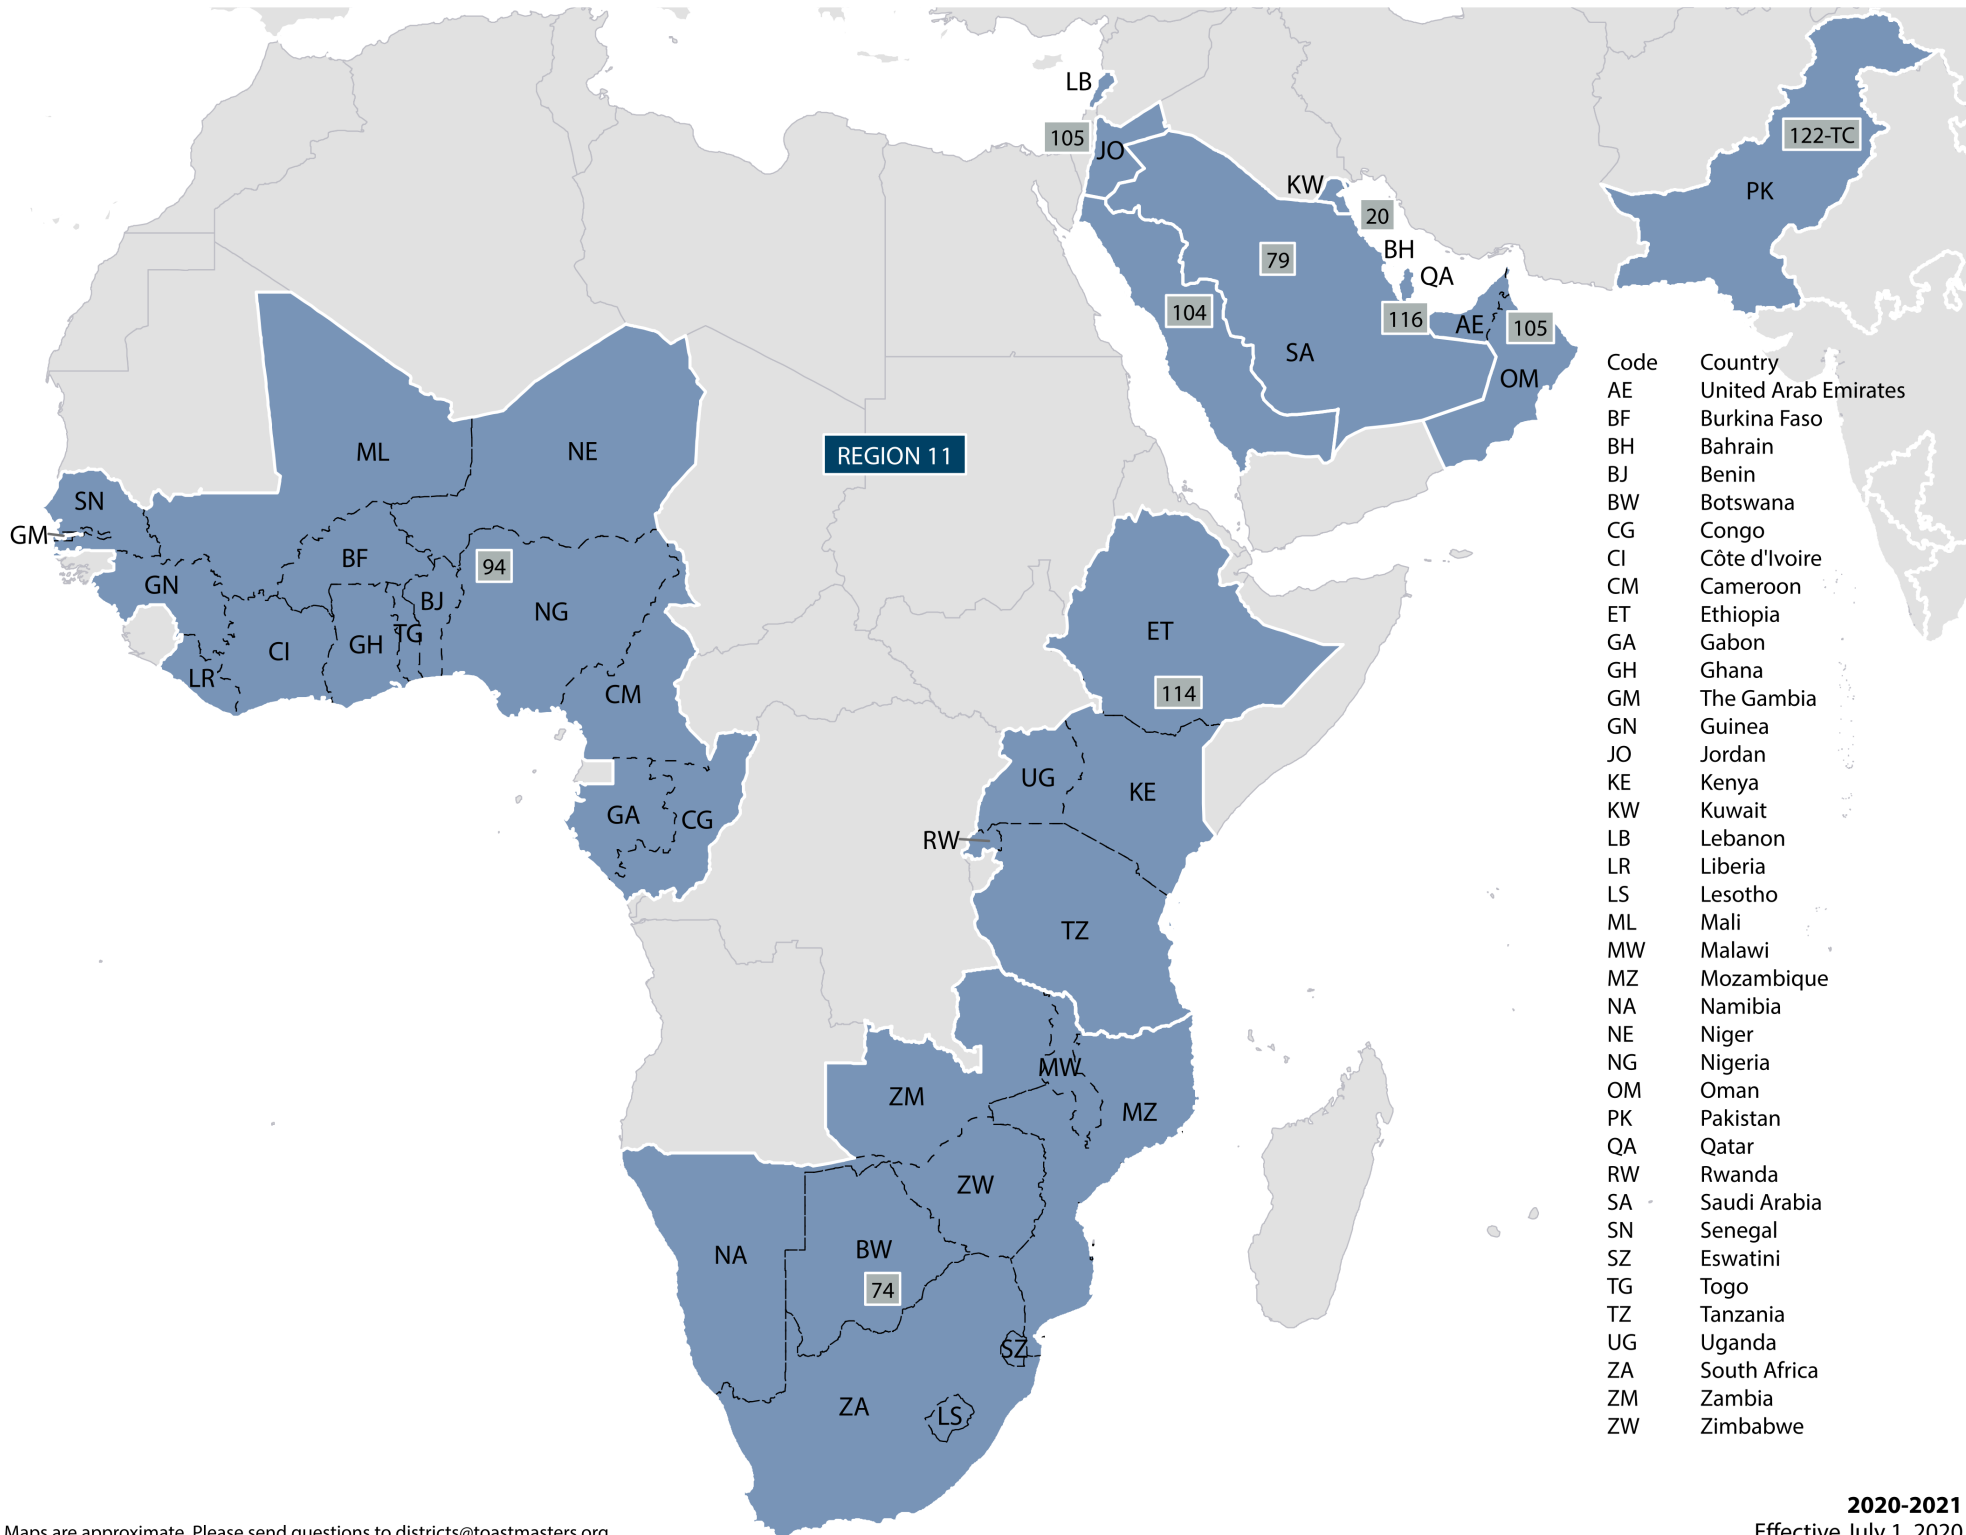

Toastmasters Districts

Regions 1-9
(See detailed map
for district numbers)

Region 10
59, 71, 91, 95,
107, 108, 109, 110

Region 11
20, 74, 79, 94, 104,
105, 114, 116, 122-TC

Region 12
17, 69, 70, 72,
73, 87, 90, 112

2020-2021
Effective July 1, 2020

Maps are approximate. Please send questions to districts@toastmasters.org.

Code	Country
AD	Andorra
AT	Austria
BE	Belgium
BG	Bulgaria
CH	Switzerland
CY	Cyprus
CZ	Czechia
DE	Germany
DK	Denmark
EE	Estonia
ES	Spain
FI	Finland
FR	France
GB	United Kingdom
GR	Greece
HR	Croatia
HU	Hungary
IE	Ireland
IT	Italy
LI	Liechtenstein
LT	Lithuania
LU	Luxembourg
LV	Latvia
MC	Monaco
MD	Moldova
MK	North Macedonia
NL	Netherlands
NO	Norway
PL	Poland
PT	Portugal
RO	Romania
SE	Sweden
SM	San Marino
SK	Slovakia
UA	Ukraine
VA	Vatican City

REGION 11

Code	Country
AE	United Arab Emirates
BF	Burkina Faso
BH	Bahrain
BJ	Benin
BW	Botswana
CG	Congo
CI	Côte d'Ivoire
CM	Cameroon
ET	Ethiopia
GA	Gabon
GH	Ghana
GM	The Gambia
GN	Guinea
JO	Jordan
KE	Kenya
KW	Kuwait
LB	Lebanon
LR	Liberia
LS	Lesotho
ML	Mali
MW	Malawi
MZ	Mozambique
NA	Namibia
NE	Niger
NG	Nigeria
OM	Oman
PK	Pakistan
QA	Qatar
RW	Rwanda
SA	Saudi Arabia
SN	Senegal
SZ	Eswatini
TG	Togo
TZ	Tanzania
UG	Uganda
ZA	South Africa
ZM	Zambia
ZW	Zimbabwe

CHINA

REGION 14

SOUTH KOREA

JAPAN

PHILIPPINES